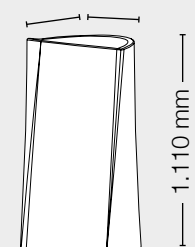

degardo®

Made in Germany

VARIA

Das neue XL-Pflanzgefäß VARIA von DEGARDO spielt mit den Möglichkeiten einer gegensätzlich geknickten Röhrenform. Dieses außergewöhnliche Design ermöglicht ein vielseitiges Wechselspiel bei mehreren Gefäßen. Sei es als Pflanzinsel in Blütenform oder auch als nahezu blickdichter Raumteiler. Dabei bietet VARIA stets die Auswahl zwischen einer schlanken und einer breiten Silhouette - je nach Ausrichtung. VARIA ist UV-, schlag- und witterungsbeständig und erlaubt somit nicht nur den Einsatz Indoor sondern auch ganzjährig Outdoor. Dies gilt auch für die beleuchtete Version, deren warm-weißes Licht besondere Akzente setzt.

VARIA

The unusual bent tubular form of the new XL VARIA planter from DEGARDO makes it incredibly versatile. The unconventional design allows various shapes to be created using several containers, from a planting island in the shape of a flower to a tightly packed room divider. VARIA can create either a sleek or a broad silhouette, depending on the way the planter is positioned. VARIA is UV, impact and weather-resistant, making it ideal for use both indoors and outdoors, all year round. The same applies for the illuminated version - its warm white light helping to set the mood.

VARIA stammt aus der Feder des namhaften deutsch-schwedischen Bildhauers und Designers VOLKER HUNDERTMARK.

VARIA was designed by the famous Swedish-German sculptor and designer VOLKER HUNDERTMARK.

	VARIA
Pflanzvolumen	70 Liter
plant volume	70 litres
Leergewicht	13 kg
weight empty	13 kg

750 x 750 mm