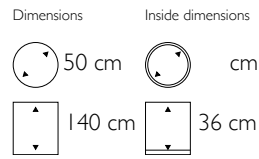

Paris Plus

- 192701 Structure
- 192802 High Shine
- 192903 Matt