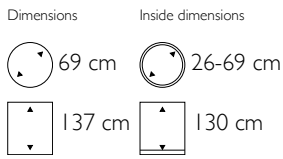

Chapeau England

- 282201 Structure
- 282302 High Shine
- 282403 Matt