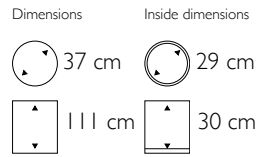

**Parel Plus Pedestals /
Expert Plus - Deco-Säule rund**

- 267501 Structure
- 268602 High Shine
- 269703 Matt