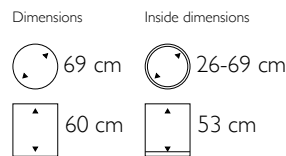

- 281301 Structure
- ▶281402 High Shine
- 281503 Matt
- 283206 Rohling

Chapeau Spain

- 281601 Structure
- 281702 High Shine
- ▶281803 Matt