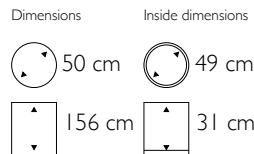

- 264601 Structure
- 265702 High Shine
- 266803 Matt

**Parel Pedestals /
Expert - Deco-Säule rund**

- 264701 Structure
- 265802 High Shine
- 266903 Matt

**Parel Pedestals /
Expert - Deco-Säule rund**

- 264801 Structure
- 265902 High Shine
- 267003 Matt