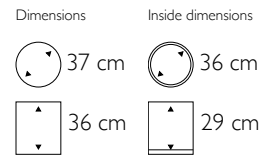

- 261001 Structure
- 261602 High Shine
- 262203 Matt
- ▶261166 Rohling

Parel / Expert