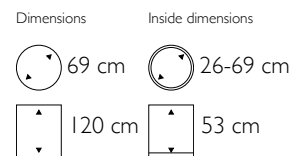

- ▶159001 Structure
- 159102 High Shine
- 159203 Matt

- 158301 Structure
- 158402 High Shine
- 158503 Matt

- ▶158601 Structure
- 158702 High Shine
- 158803 Matt

- 158901 Structure
- 159002 High Shine
- 159103 Matt

- 159201 Structure
- 159302 High Shine
- 159403 Matt

- 281001 Structure
- 281102 High Shine
- ▶281203 Matt
- 283106 Rohling

- 281301 Structure
- ▶281402 High Shine
- 281503 Matt
- 283206 Rohling

- 281601 Structure
- 281702 High Shine
- ▶281803 Matt