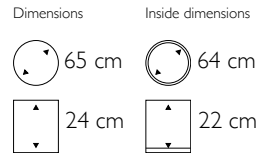

**Multivorm Hexagoon /
Basic sechseck**

- 258301 Structure
- 258602 High Shine
- 258803 Matt