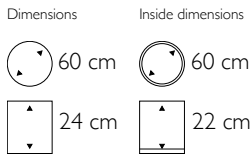

**Multivorm Round /
Basic rund**

251601 Structure
252302 High Shine
253003 Matt