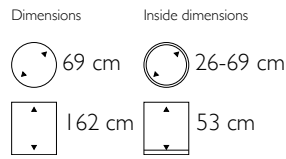

Chapeau Sweden

- 282801 Structure
- 282902 High Shine
- 283003 Matt