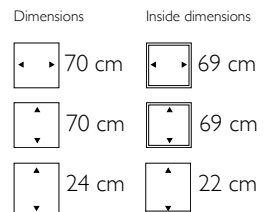

251501 Structure
252202 High Shine
252903 Matt

251601 Structure
252302 High Shine
253003 Matt

253101 Structure
253702 High Shine
254203 Matt

253201 Structure
253802 High Shine
254303 Matt

253301 Structure
253902 High Shine
254403 Matt

253401 Structure
253912 High Shine
254503 Matt

253501 Structure
254012 High Shine
254603 Matt

253601 Structure
254112 High Shine
254703 Matt