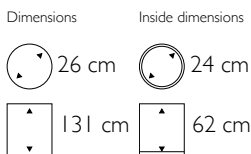

Primus Upside Down

124601 Structure
124902 High Shine
125203 Matt