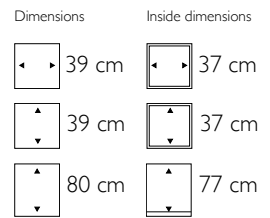

- ▶132901 Structure
- 133002 High Shine
- 133103 Matt

Twin Star

- ▶133201 Structure
- 133302 High Shine
- 133403 Matt