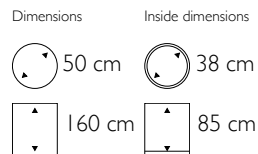

Drop

161401 Structure
161702 High Shine
▶ 162003 Matt