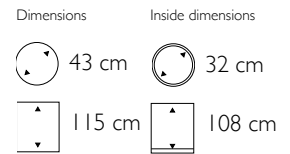

Drop

161601 Structure
161902 High Shine
162203 Matt

Dimensions Inside dimensions

Prestige

110001 Structure
111702 High Shine
112103 Matt

Dimensions Inside dimensions

Prestige

111001 Structure
111802 High Shine
112403 Matt