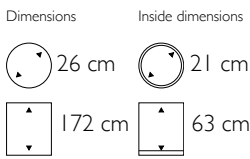

Pri-Star

- ▶126201 Structure
- 126302 High Shine
- 126403 Matt