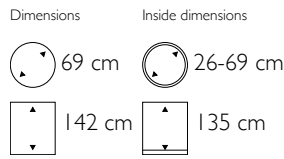

Chapeau France

- 282501 Structure
- 282602 High Shine
- 282703 Matt