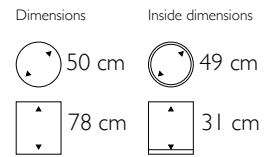

**Parel Pedestals /
Expert - Deco-Säule rund**

- 264701 Structure
- 265802 High Shine
- 266903 Matt