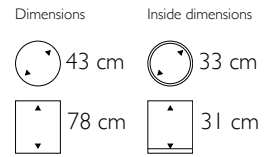

**Parel Plus Pedestals /
Expert Plus - Deco-Säule rund**

- 267701 Structure
- 268802 High Shine
- 269913 Matt