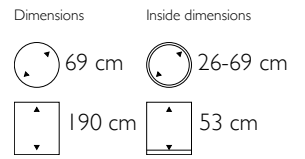

Blackberry Plus

- 133501 Structure
- 133602 High Shine
- 133703 Matt