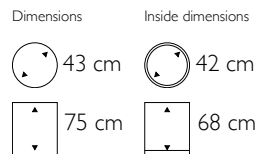

- 121201 Structure
- 121802 High Shine
- ▶122503 Matt
- 126806 Rohling