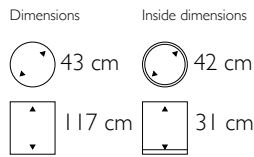

**Parel Pedestals /
Expert - Deco-Säule rund**

- 264501 Structure
- 265602 High Shine
- 266703 Matt