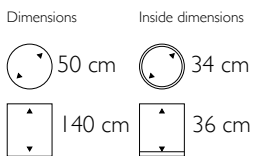

Paris Plus Upside Down

- 192401 Structure
- 192502 High Shine
- 192603 Matt