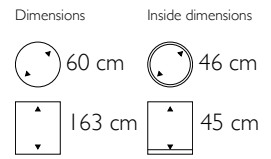

ReDrop

161001 Structure
161202 High Shine
▶ 161303 Matt