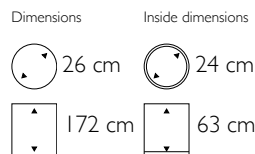

Primus Plus Upside Down

125301 Structure
125602 High Shine
125903 Matt