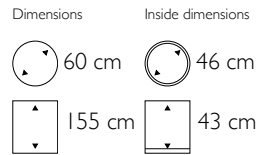

**Multivorm Round /
Basic rund**

251001 Structure
251702 High Shine
252403 Matt