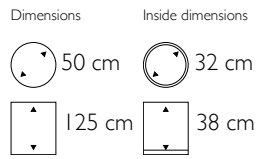

Paris

- 191001 Structure
- 191102 High Shine
- 192003 Matt