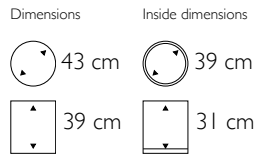

Parel Plus / Expert Plus

- 262901 Structure
- 263302 High Shine
- 263703 Matt