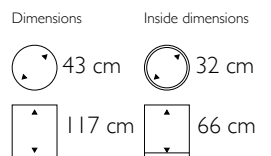

- 181001 Structure
- 181102 High Shine
- 181203 Matt

- 181301 Structure
- 181402 High Shine
- 181503 Matt

- 191001 Structure
- 191102 High Shine
- 192003 Matt

- 192701 Structure
- 192802 High Shine
- 192903 Matt

- 192101 Structure
- 192202 High Shine
- 192303 Matt

- 192401 Structure
- 192502 High Shine
- 192603 Matt

- 126801 Structure
- 126902 High Shine
- 127003 Matt

- 159501 Structure
- 159602 High Shine
- 159703 Matt