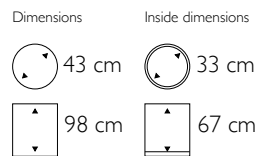

Tulip Plus

- 159501 Structure
- 159602 High Shine
- 159703 Matt