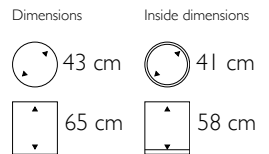

141801 Structure
143002 High Shine
144203 Matt

141901 Structure
143102 High Shine
144303 Matt

142001 Structure
143202 High Shine
144403 Matt

142101 Structure
143302 High Shine
144503 Matt

151001 Structure
151302 High Shine
▶151603 Matt

151101 Structure
151402 High Shine
151703 Matt

151201 Structure
151502 High Shine
151803 Matt

151901 Structure
152802 High Shine
153703 Matt