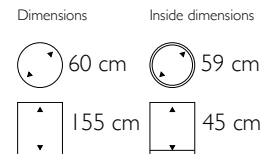

**Parel Pedestals /
Expert - Deco-Säule rund**

- 264301 Structure
- 265402 High Shine
- 266503 Matt

**Parel Pedestals /
Expert - Deco-Säule rund**

- 264401 Structure
- 265502 High Shine
- 266603 Matt

**Parel Pedestals /
Expert - Deco-Säule rund**

- 264501 Structure
- 265602 High Shine
- 266703 Matt

**Parel Pedestals /
Expert - Deco-Säule rund**

- 264601 Structure
- 265702 High Shine
- 266803 Matt

**Parel Pedestals /
Expert - Deco-Säule rund**

- 264701 Structure
- 265802 High Shine
- 266903 Matt

**Parel Pedestals /
Expert - Deco-Säule rund**

- 264801 Structure
- 265902 High Shine
- 267003 Matt

**Parel Pedestals /
Expert - Deco-Säule rund**

- 264901 Structure
- 266002 High Shine
- 267103 Matt

**Parel Pedestals /
Expert - Deco-Säule rund**

- 265001 Structure
- 266102 High Shine
- 267203 Matt