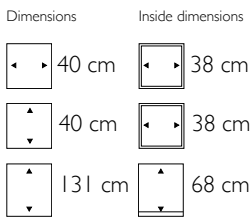

- 131301 Structure
- 131702 High Shine
- 132103 Matt

Promo Plus