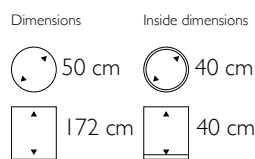

Primus Upside Down

124401 Structure
124702 High Shine
125003 Matt