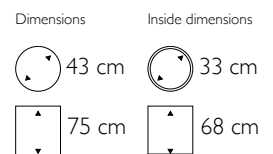

- 123002 Structure
- 123502 High Shine
- 124003 Matt