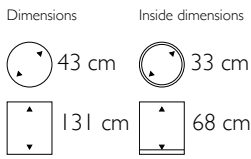

Primus Plus

123201 Structure
123702 High Shine
124203 Matt