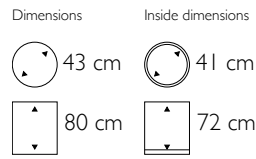

- ▶126501 Structure
- 126602 High Shine
- 126703 Matt

Parel / Expert