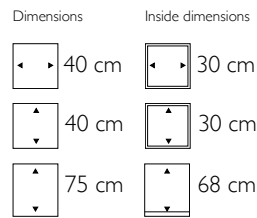

- ▶132201 Structure
- 132402 High Shine
- 132603 Matt

Star