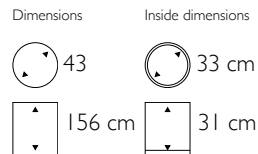

**Parel Plus Pedestals /
Expert Plus - Deco-Säule rund**

- 267901 Structure
- 269002 High Shine
- 261113 Matt