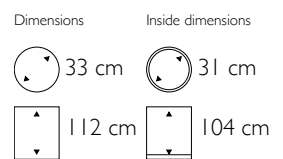

Primus Upside Down

▶ 124501 Structure
124802 High Shine
125103 Matt