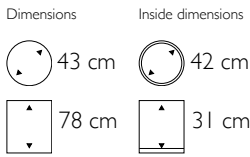

**Parel Pedestals /
Expert - Deco-Säule rund**

- 264401 Structure
- 265502 High Shine
- 266603 Matt