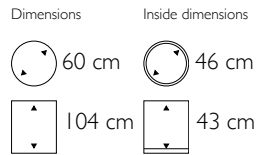

**Parel Plus Pedestals /
Expert Plus - Deco-Säule rund**

268301 Structure
269402 High Shine
261153 Matt