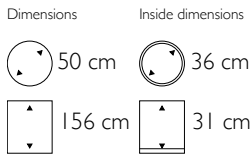

**Parel Plus Pedestals /
Expert Plus - Deco-Säule rund**

268201 Structure
269302 High Shine
261143 Matt