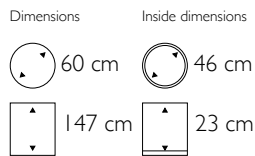

Rome

- 171001 Structure
- 171202 High Shine
- 171403 Matt