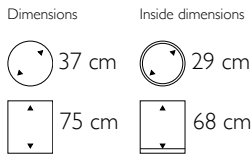

**Parel Plus Pedestals /
Expert Plus - Deco-Säule rund**

- 267401 Structure
- 268502 High Shine
- 269603 Matt