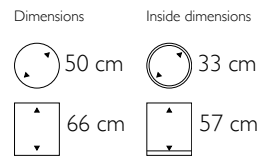

- 281901 Structure
- 282002 High Shine
- 282103 Matt

- 282201 Structure
- 282302 High Shine
- 282403 Matt

- 282501 Structure
- 282602 High Shine
- 282703 Matt

- 282801 Structure
- 282902 High Shine
- 283003 Matt

- 133501 Structure
- 133602 High Shine
- 133703 Matt

- 133801 Structure
- 133902 High Shine
- 134903 Matt

- 171001 Structure
- 171202 High Shine
- 171403 Matt

- 171101 Structure
- 171302 High Shine
- 171503 Matt