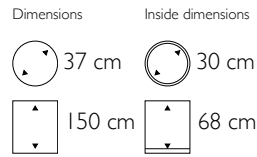

**Parel Plus Pedestals /
Expert Plus - Deco-Säule rund**

- 267601 Structure
- 268702 High Shine
- 269813 Matt