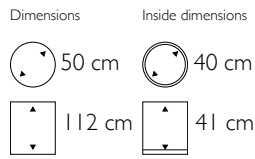

Primus Plus

123301 Structure
123802 High Shine
124303 Matt