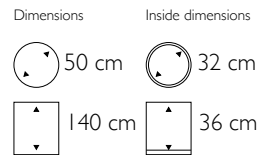

Paris Upside Down

- 192101 Structure
- 192202 High Shine
- 192303 Matt