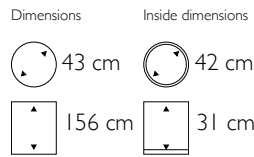

**Parel Pedestals /
Expert - Deco-Säule rund**

- 264601 Structure
- 265702 High Shine
- 266803 Matt