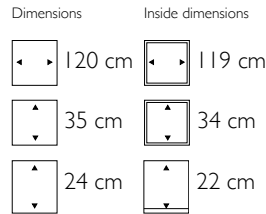

**Multivorm Hexagoon /
Basic sechseck**

- 258101 Structure
- 258302 High Shine
- 258703 Matt