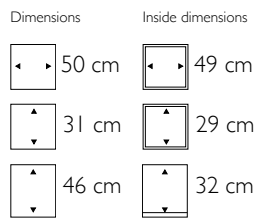

Space Saver

- ▶158601 Structure
- 158702 High Shine
- 158803 Matt