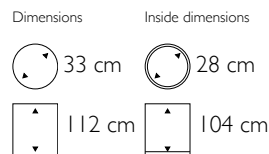

Primus Plus Upside Down

▶ 125401 Structure
125702 High Shine
126003 Matt