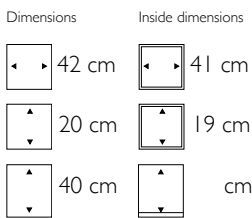

Zigo

- 158301 Structure
- 158402 High Shine
- 158503 Matt