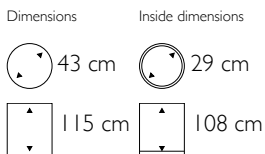

ReDrop

161101 Structure
▶ 161302 High Shine
161403 Matt