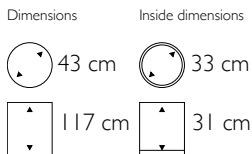

**Parel Plus Pedestals /
Expert Plus - Deco-Säule rund**

- 267801 Structure
- 268902 High Shine
- 261013 Matt