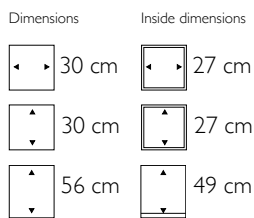

- 132101 Structure
- 132302 High Shine
- 132503 Matt

Pomo Plus