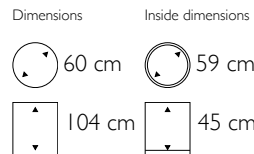

**Parel Pedestals /
Expert - Deco-Säule rund**

- 265001 Structure
- 266102 High Shine
- 267203 Matt