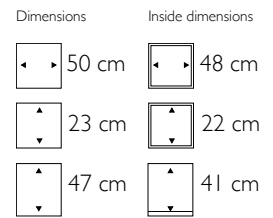

Space Saver

- 159201 Structure
- 159302 High Shine
- 159403 Matt