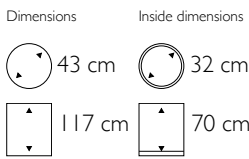

Modern Plus

- 152141 Structure
- 152152 High Shine
- 152163 Matt