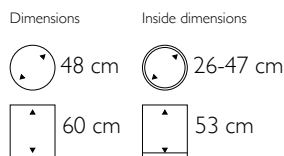

- 281001 Structure
- 281102 High Shine
- ▶281203 Matt
- 283106 Rohling

Chapeau Large