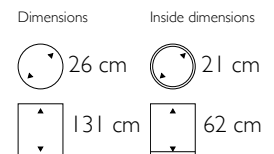

123102 Structure
123602 High Shine
124103 Matt

123201 Structure
123702 High Shine
124203 Matt

123301 Structure
123802 High Shine
124303 Matt

124401 Structure
124702 High Shine
125003 Matt

▶ 124501 Structure
124802 High Shine
125103 Matt

124601 Structure
124902 High Shine
125203 Matt

125301 Structure
125602 High Shine
125903 Matt

▶ 125401 Structure
125702 High Shine
126003 Matt