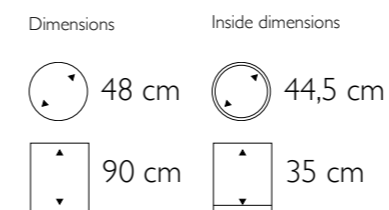

Bosco Bowl Plus

- 455206 Cemani
- 455115 Bark
- 455325 Coconut

Curved Vase Medium

- 690403 Bronze
- 690203 White Washed
- 690503 Iron

- More sizes available