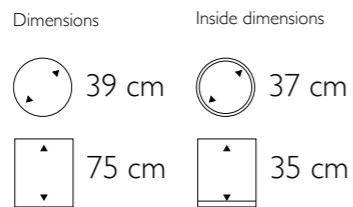

▶ Vita Vase Small

- 500101 Light Gold
- 500102 Carbon
- 500103 Medium Silver
- 500104 Bronze
- 500102M Carbon Mat
- 500103M Medium Silver Mat

• More sizes available

Vita Vase Small in Carbon Mat