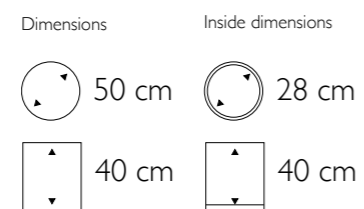

▶ **Curved Round Bowl Small**

- 650403 Bronze
- 650203 White Washed
- 650503 Iron

• More sizes available

Curved Round Bowl Small in White Washed