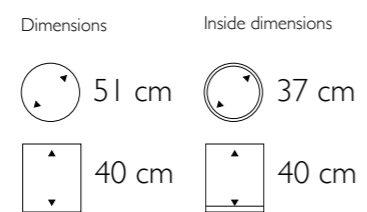

▶ **Mactan Round Bowl**

805104 Split Blacktab Shell

Mactan Round Bowl in Blacktab Shell 63.