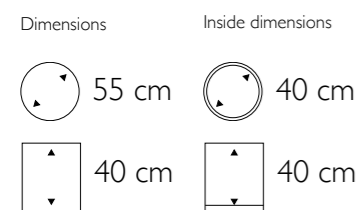

Curved Vase Medium in Iron

Curved Vase Medium

- 690403 Bronze
- 690203 White Washed
- 690503 Iron

- More sizes available