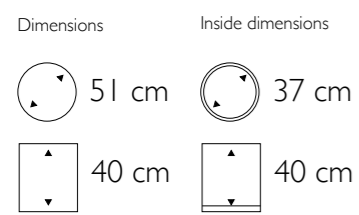

Samar Round Bowl

805103 Split Kabibe Shell