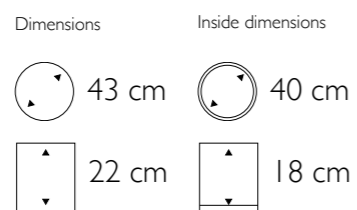

Vita Bowl

- 543221 Light Gold
- 543222 Carbon
- 543223 Medium Silver
- 543224 Bronze

Light in Nature creates the movement of Colors