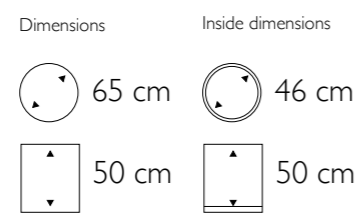

► **Argilla Round Bowl**
665009 Stonecast

- More sizes available