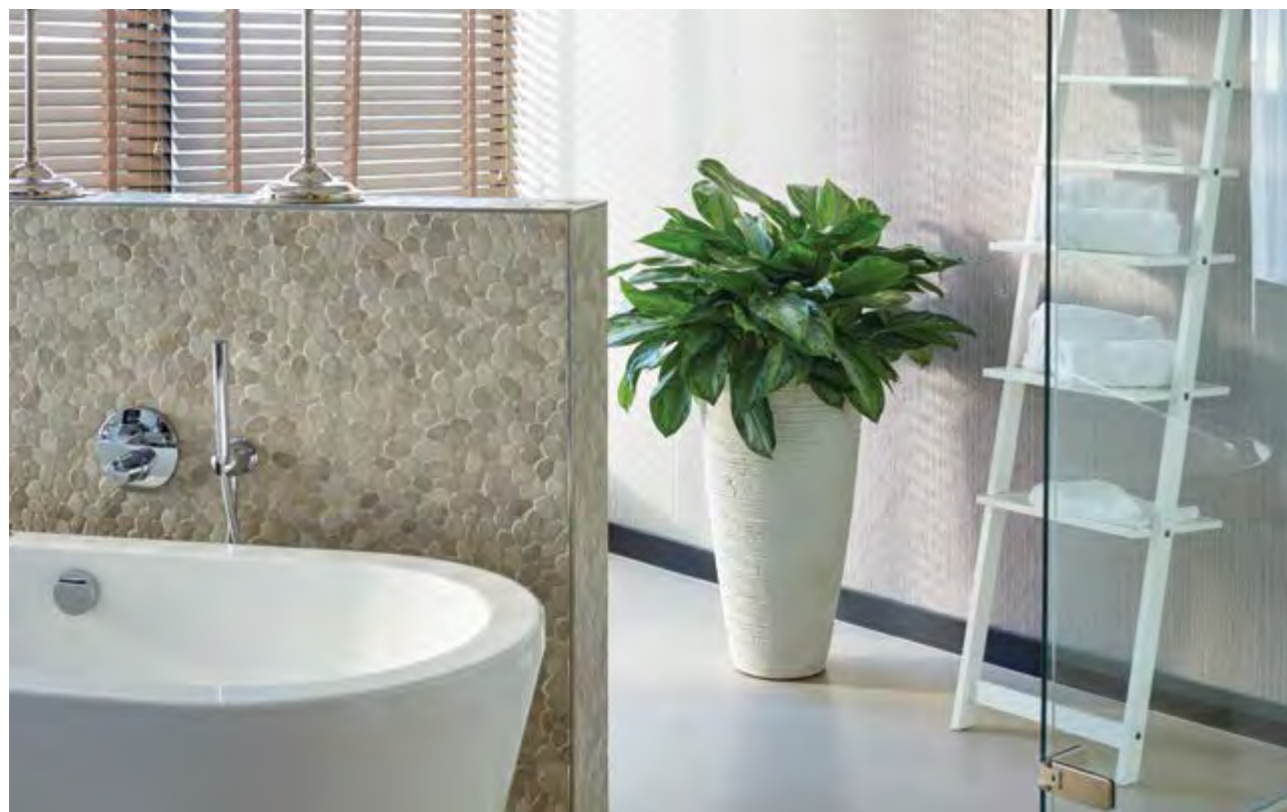

Curved Vase Small in White Washed

▲ **Curved Vase Small**

- 675403 Bronze
- 675203 White Washed
- 675503 Iron

• More sizes available

▶ **Curved Round Bowl Small**

- 650403 Bronze
- 650203 White Washed
- 650503 Iron

• More sizes available