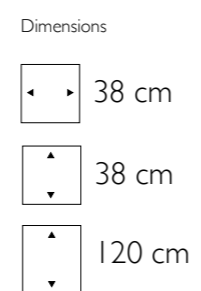

► **Scala Pedestal Large**

438402

• More sizes available

Vita Round Bowl Small in Bronze