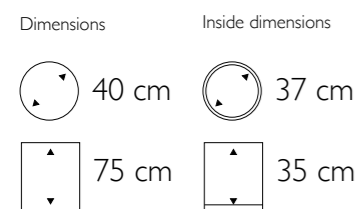

Inside dimensions

37 cm

65 cm

Bordo Bowl in White Lacquer / Eggshell White

Bordo Bowl

- 560007 White lacquer
Eggshell White
- 560017 Black lacquer
Eggshell Brown

Dimensions	Inside dimensions
 60 cm	 42 cm
 25 cm	 21 cm

► **Bordo Planter**

555007 White Lacquer
Eggshell White

555017 Black Lacquer
Eggshell Brown

Dimensions

55 cm

55 cm

Inside dimensions

35 cm

55 cm

► **Deco Square Synthetic Pedestals**

271001 Structure
271302 High Shine
271603 Matt

• More sizes available

Dimensions

40 cm

40 cm

75 cm

Bordo Planter in White Lacquer / Eggshell White

Curved Vase Small in White Washed

▲ **Curved Vase Small**

- 675403 Bronze
- 675203 White Washed
- 675503 Iron

• More sizes available

▶ **Curved Round Bowl Small**