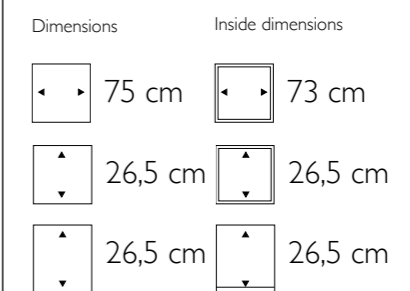

Vita Vase Large

- 500121 Light Gold
- 500122 Carbon
- 500123 Medium Silver
- 500124 Bronze

• More sizes available

Vita Oval Small

- 500171 Light Gold
- 500172 Carbon
- 500173 Medium Silver
- 500174 Bronze

• More sizes available