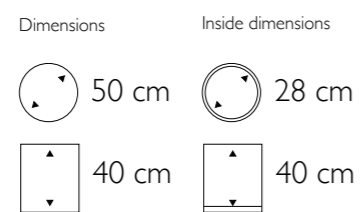

55 cm

120 cm

40 cm

Curved Vase Small

- 675403 Bronze
- 675203 White Washed
- 675503 Iron

• More sizes available

Dimensions	Inside dimensions
 40 cm	 37 cm
 75 cm	 35 cm

Curved Vase Small in Bronze

Curved Round Bowl Small in Iron and Bronze

Curved Round Bowl Small

- 650403 Bronze
- 650203 White Washed
- 650503 Iron

• More sizes available

Dimensions	Inside dimensions
 50 cm	 28 cm
 40 cm	 40 cm

Vita Vase in Eggshell Brown

Vita Vase Eggshell

- 575097 Eggshell Brown
- 575087 Eggshell White

Dimensions

Inside dimensions

► **Vita Round Bowl Small**

500151 Light Gold
500152 Carbon
500153 Medium Silver
500154 Bronze

• More sizes available

Dimensions	Inside dimensions
 70 cm	 38 cm
 56 cm	 56 cm

▶ **Bosco Round Bowl Large**

- 492204 Cemani
- 492113 Bark
- 492223 Coconut

• More sizes available

Dimensions	Inside dimensions
 92 cm	 51 cm
 74 cm	 74 cm