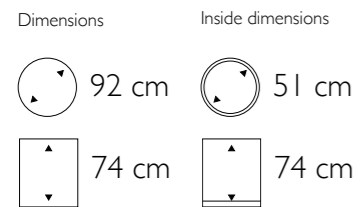

▲ Vita Round Bowl Large

- 500131 Light Gold
- 500132 Carbon
- 500133 Medium Silver
- 500134 Bronze

• More sizes available

▶ Vita Vase Small

- 500101 Light Gold
- 500102 Carbon
- 500103 Medium Silver
- 500104 Bronze
- 500102M Carbon Mat
- 500103M Medium Silver Mat

• More sizes available