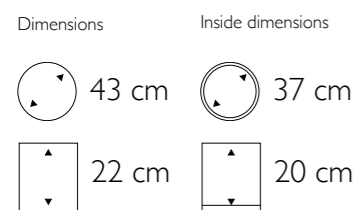

Bosco Bowl

- 443102 Cemani
- 443112 Bark
- 443122 Coconut

Vita Bowl

- 543221 Light Gold
- 543222 Carbon
- 543223 Medium Silver
- 543224 Bronze

Light in Nature creates the movement of Colors