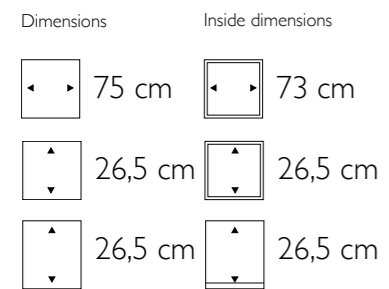

Coron Vase
801102 Raw Cracked Shell

Dimensions		Inside dimensions	
 55 cm	 45 cm		
 110 cm	 35 cm		

Coron Vase in Raw Cracked Shell

Coron Round Bowl in Raw Cracked Shell

Coron Round Bowl
805002 Raw Cracked Shell

Dimensions		Inside dimensions	
 50 cm	 35 cm		
 32 cm	 30 cm		

Bosco Oval Small in Coconut

▲ **Bosco Oval Small**

475308 Cemani
 475317 Bark
 475327 Coconut

• More sizes available

▶ **Bosco Vase Medium**

490102 Cemani
 490111 Bark
 490121 Coconut

90 cm

Inside dimensions

13 cm

89 cm

*Don't worry about perfection,
Nature doesn't grow in straight lines*

Albat Vase in Raw Cracked Shell and Stainless Steel

Alabat Oval in Raw Cracked Shell / Stainless Steel