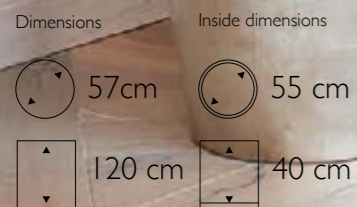

Vita Vase Large

- 500121 Light Gold
- 500122 Carbon
- 500123 Medium Silver
- 500124 Bronze

• More sizes available

Vita Oval Small

- 500171 Light Gold
- 500172 Carbon
- 500173 Medium Silver
- 500174 Bronze

• More sizes available