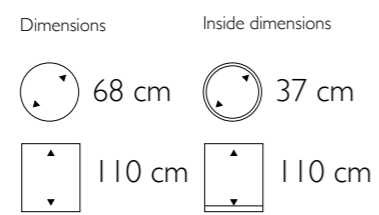

Samar Vase

801103 Split Kabibe Shell

- More sizes available