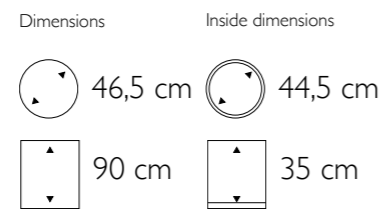

▶ **Bosco Vase Medium**

490102 Cemani
490111 Bark
490121 Coconut

• More sizes available

Bosco Vase in Coconut