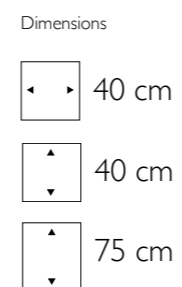

Dimensions	Inside dimensions
 55 cm	 46 cm
 110 cm	 35 cm

Palawan Vase in Brushed Stainless Steel

Palawan Round Bowl in Brushed Stainless Steel

Palawan Round Bowl

805005 Brushed Stainless Steel

Dimensions	Inside dimensions
 50 cm	 23 cm
 40 cm	 36 cm

► **Graphic Oval**

- 610502 Iron
- 610202 White Washed
- 610402 Bronze

• More sizes available

Dimensions	Inside dimensions
 100 cm	 98 cm
 35 cm	 35 cm
 35 cm	 35 cm

Nature is pleased with simplicity

Graphic Oval in Iron

Graphic Round Bowl in Iron

Graphic Round Bowl

- 692502 Iron
- 692202 White Washed
- 692402 Bronze

• More sizes available

Dimensions

92 cm

74 cm

Inside dimensions

51 cm

74 cm

► **Argilla Round Bowl**
665009 Stonecast

- More sizes available

► **Deco Square Synthetic Pedestals**
271001 Structure
271302 High Shine
271603 Matt

- More sizes available

Argilla Round Bowl in Stonecast