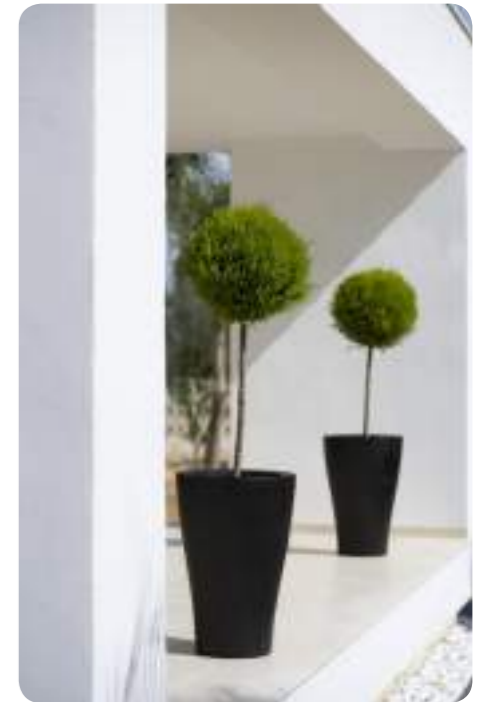

Vondom

6VON

NL

De collectie van Vondom kenmerkt zich door een uniek design. Door de samenwerking met toonaangevende designers bestaat het assortiment uit vernieuwende en verrassende ontwerpen, welke tot in perfectie zijn afgewerkt. De plantenbakken zijn verkrijgbaar in 14 kleuren.

DE

Die Vondom-Kollektion kennzeichnet sich durch ein einzigartiges Design. Aus der Zusammenarbeit mit führenden Designern ging ein Sortiment innovativer und überraschender Entwürfe hervor, die bis ins Detail perfekt verarbeitet sind. Die Pflanzgefäße sind in 14 Farben erhältlich.

EN

The Vondom collection is characterised by a unique design. Due to the cooperation with leading designers, the collection consists of innovative and surprising designs that have been finished to perfection. The planters are available in 14 colours.

FR

La collection Vondom se caractérise par un design unique. Grâce à la collaboration avec de grands designers, l'assortiment se compose de designs innovants et surprenants, qui ont été finis de façon parfaite. Les bacs à plantes sont disponibles en 14 couleurs.