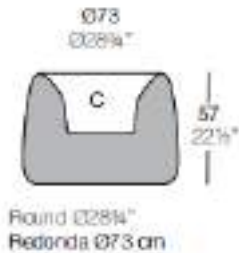

ORGANIC ROUND(BASIC)

	L Gal	C (d x h) cm in	Basic
Redonda Ø35 x 27 cm Round Ø13 3/4" x 10 3/4"	4 1	Ø15 x 15 Ø6 "x 6"	42309A[#]
Redonda Ø42 x 33 cm Round Ø16 1/2" x 13"	7 1 1/4	Ø18 x 20 Ø7" x 7 3/4"	42310A[#]
Redonda Ø51 x 40 cm Round Ø20" x 15 1/4"	12 3 1/4	Ø22 x 24 Ø8 3/4" x 9 1/2"	42311A[#]
Redonda Ø61 x 48 cm Round Ø24" x 19"	21 5 1/2	Ø22 x 33 Ø8 3/4" x 13"	42312A[#]
Redonda Ø73 x 57 cm Round Ø28 3/4" x 22 1/2"	36 9 1/2	Ø28 x 35 Ø11" x 13 3/4"	42313A[#]

* *wheels included*