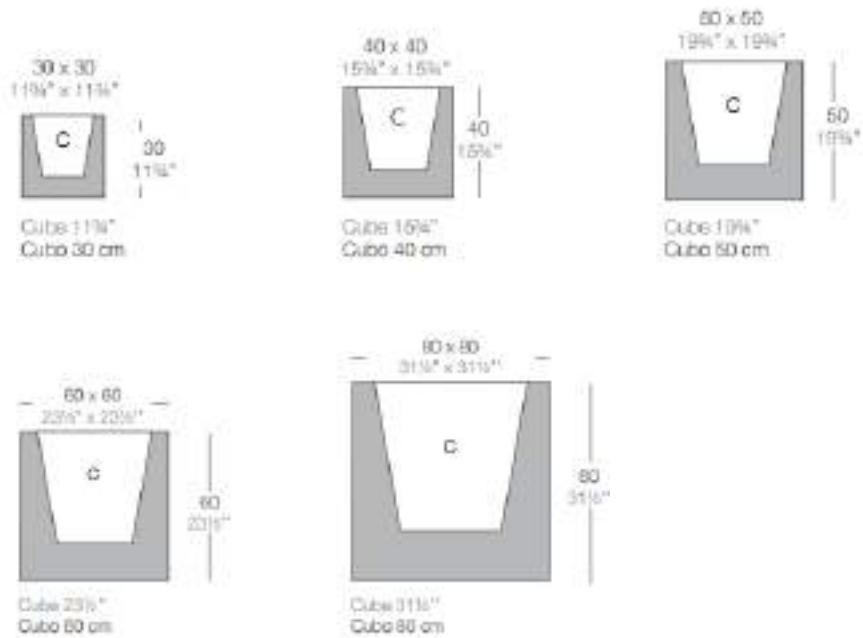

CUBE(BASIC)

	L Gal	C (d x h) cm in	Basic
Cubo 30 x 30 x 30 cm Cube 11 3/4" x 11 3/4" x 11 3/4"	9 2 1/2	23 x 20 9" x 7 3/4"	41330A
Cubo 40 x 40 x 40 cm Cube 15 3/4" x 15 3/4" x 15 3/4"	22 6	31 x 31 12 3/4" x 12 3/4"	41340A
Cubo 50 x 50 x 50 cm Cube 19 3/4" x 19 3/4" x 19 3/4"	50 13	38 x 39 15" x 15 1/4"	41350A
Cubo 60 x 60 x 60 cm Cube 23 5/8" x 23 5/8" x 23 5/8"	72 19	46 x 46 18" x 18"	41360A
Cubo 80 x 80 x 80 cm Cube 31 1/2" x 31 1/2" x 31 1/2"	200 53	64 x 62 25 1/2" x 24 1/2"	41380A