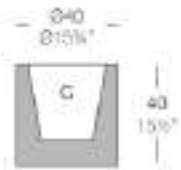

CYLINDER(BASIC)

Cylinder Ø15 3/4" x 15 3/4"
Cilindro Ø40 cm