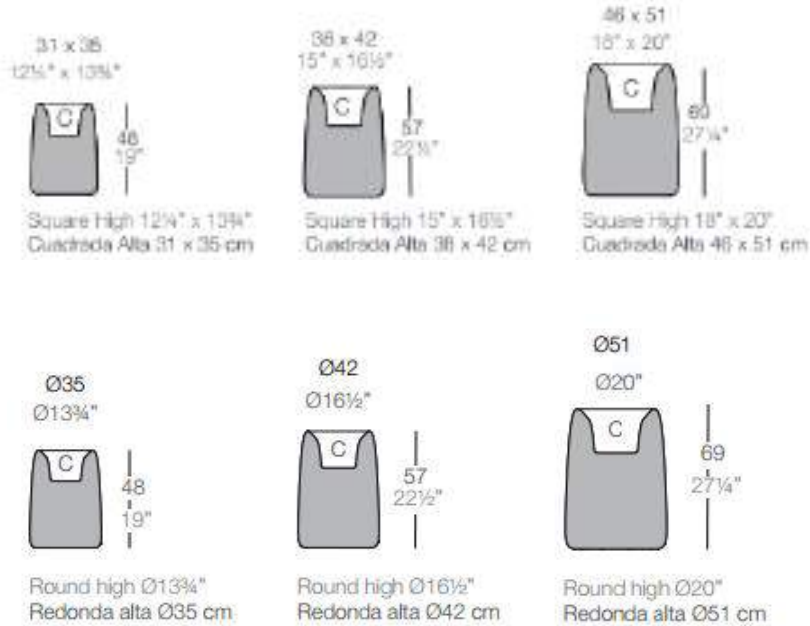

ORGANIC TALL (BASIC)

	L Gal	C (d x h) cm in	Basic
Cuadrada alta 31 x 35 x 48 cm Square high 12 1/4" x 13 3/4" x 19"	4 1	15 x 15 x 15 6" x 6" x 6"	42306A®
Cuadrada alta 38 x 42 x 57 cm Square high 15" x 16 1/2" x 22 1/2"	7 1/4	18 x 18 x 20 7" x 7" x 7 3/4"	42307A®
Cuadrada alta 46 x 51 x 69 cm Square high 18" x 20" x 27 1/4"	12 3/4	22 x 22 x 24 8 3/4" x 8 3/4" x 9 1/2"	42308A®
	L Gal	C (d x h) cm in	Basic
Redonda alta Ø35 x 48 cm Round high Ø13 3/4" x 19"	4 1	Ø15 x 15 Ø6" x 6"	42314A®
Redonda alta Ø42 x 57 cm Round high Ø16 1/2" x 22 1/2"	7 1/4	Ø18 x 20 Ø7" x 7 1/2"	42315A®
Redonda alta Ø51 x 69 cm Round high Ø20" x 27 1/4"	12 3/4	Ø22 x 24 Ø8 3/4" x 9 1/2"	42316A®

* wheels included