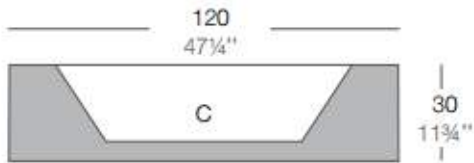

# CUBE(BASIC)

	L Gal	C (d x h) cm in	Basic
Cubo 30 x 30 x 30 cm Cube 11 3/4" x 11 3/4" x 11 3/4"	9 2 1/2	23 x 20 9" x 7 3/4"	41330A
Cubo 40 x 40 x 40 cm Cube 15 3/4" x 15 3/4" x 15 3/4"	22 6	31 x 31 12 3/4" x 12 3/4"	41340A
Cubo 50 x 50 x 50 cm Cube 19 3/4" x 19 3/4" x 19 3/4"	50 13	38 x 39 15" x 15 1/4"	41350A
Cubo 60 x 60 x 60 cm Cube 23 5/8" x 23 5/8" x 23 5/8"	72 19	46 x 46 18" x 18"	41360A
Cubo 80 x 80 x 80 cm Cube 31 1/2" x 31 1/2" x 31 1/2"	200 53	64 x 62 25 1/2" x 24 1/2"	41380A

# SFERA(BASIC)

Sfera Ø23½"  
Sfera Ø90 cm

Sfera Ø31½"  
Sfera Ø60 cm

	L Gal	C (d x h) cm in	Basic
Sfera Ø60 x 30 cm Ø23½" x 11¼"	23 6	Ø46 x 19 Ø18½" x 7½"	43860A
Sfera Ø80 x 40 cm Ø31½" x 15¼"	58 15¼	Ø61 x 26 Ø24" x 10¼"	43880A

# LAND (BASIC)

Land 23½"  
Land 60 cm

Land 31½"  
Land 80 cm

Land 47¼"  
Land 120 cm

	L Gal	C (d x h) cm in	Basic
Land 60 x 60 x 30 cm 23½" x 23½" x 11¾"	30 8	46 x 24 18" x 9½"	43960A
Land 80 x 80 x 30 cm 31½" x 31½" x 11¾"	70 18¼	61 x 24 24" x 9½"	43980A
Land 120 x 120 x 30 cm 47¼" x 47¼" x 11¾"	160 42¼	91 x 24 35¾" x 9½"	43912A